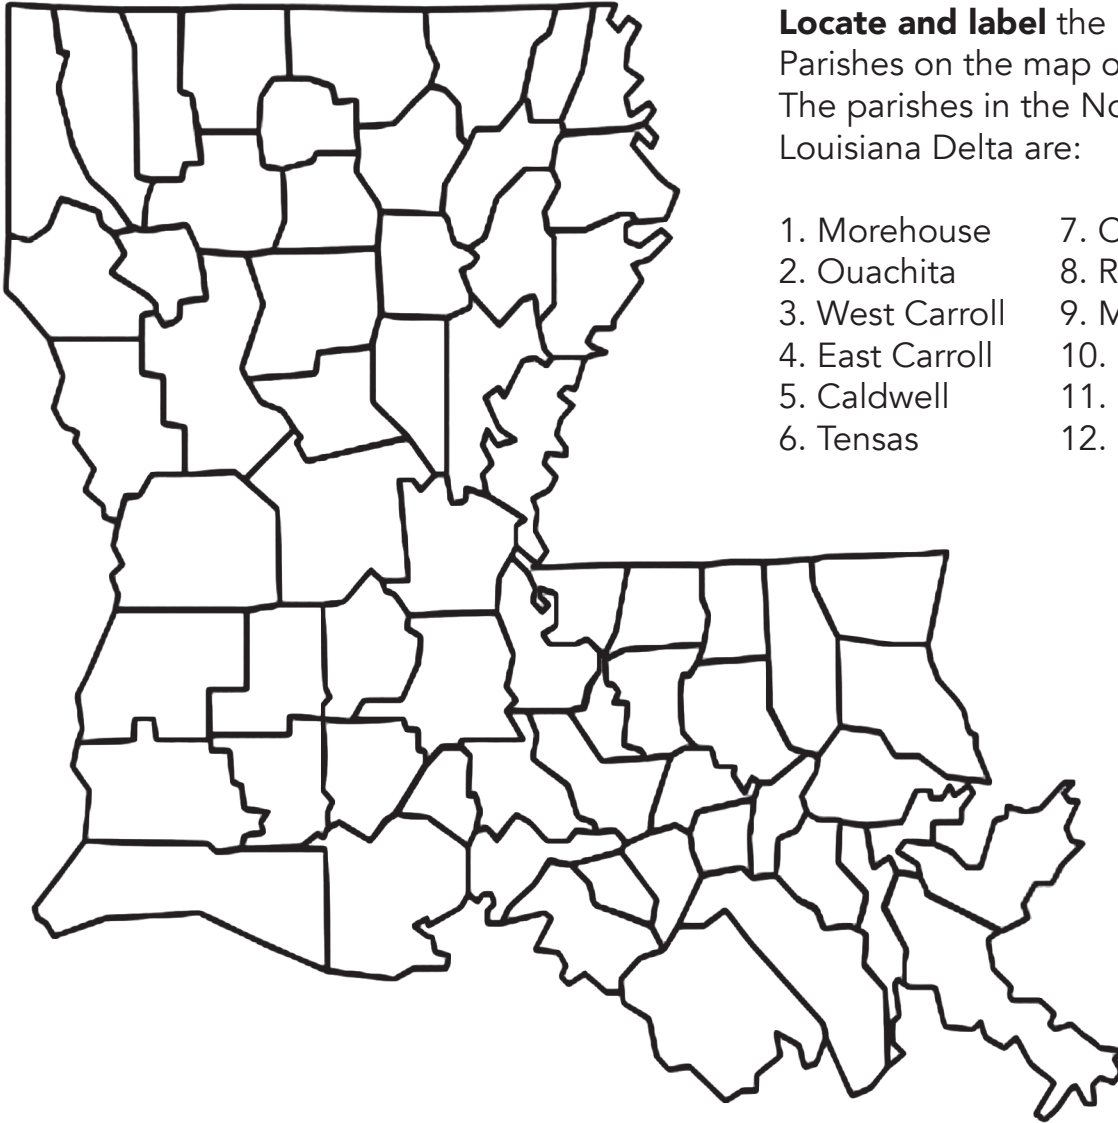

Name _____

Date _____

MAP OF LOUISIANA PARISHES

Locate and label the 12 Delta Parishes on the map of Louisiana. The parishes in the Northeast Louisiana Delta are:

- | | |
|-----------------|---------------|
| 1. Morehouse | 7. Catahoula |
| 2. Ouachita | 8. Richland |
| 3. West Carroll | 9. Madison |
| 4. East Carroll | 10. Franklin |
| 5. Caldwell | 11. LaSalle |
| 6. Tensas | 12. Concordia |

Find the parish you live in. Color that parish **red**.

Color the parish **north** of your parish **blue** if it is a part of the Northeast Louisiana Delta.

Color the parish **south** of your parish **green** if it is a part of the Northeast Louisiana Delta.

Color the parish **east** of your parish **purple** if it is a part of the Northeast Louisiana Delta.

Color the parish **west** of your parish **yellow** if it is a part of the Northeast Louisiana Delta.